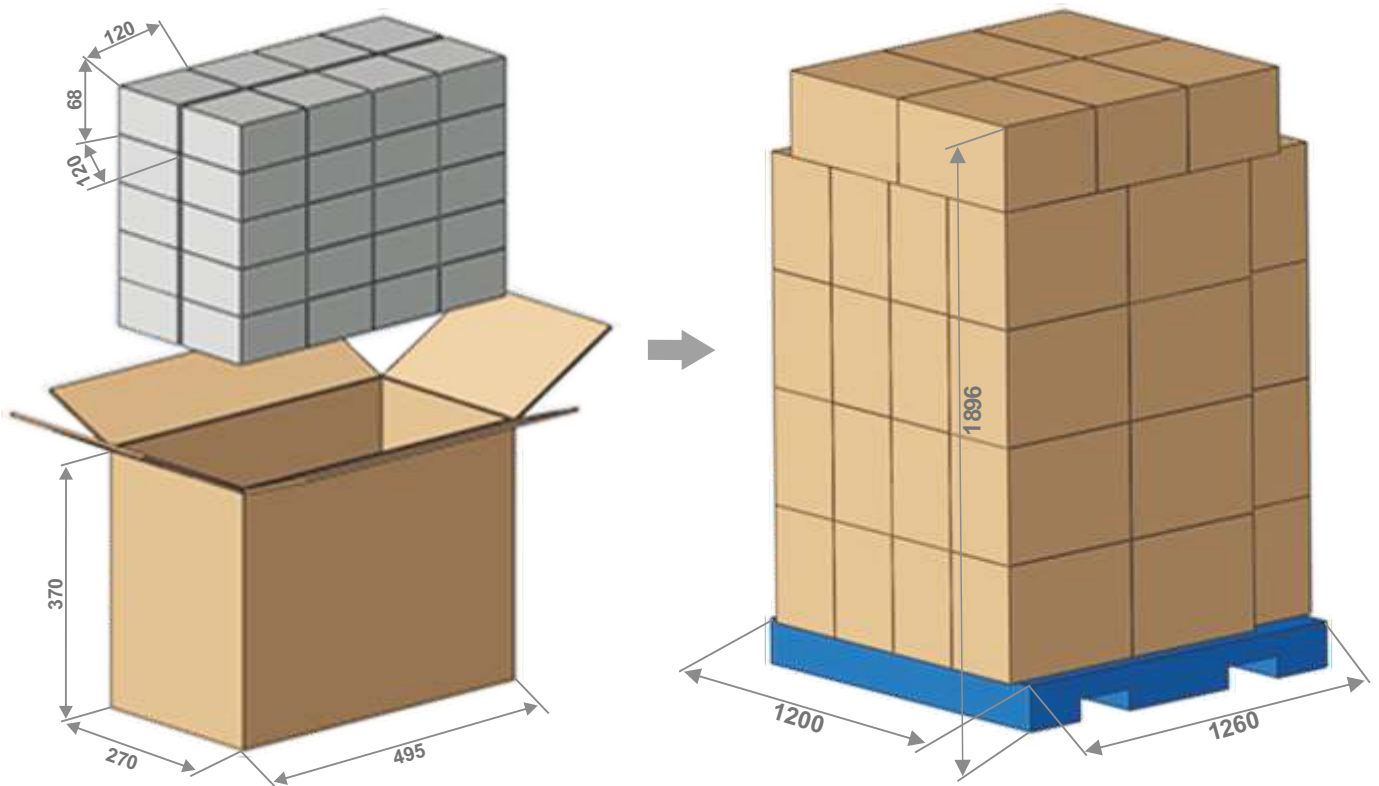

Email: info@erstech.com.au

IPART
Independent Pricing and Regulatory Tribunal
New South Wales

Victorian
Energy
Upgrades

LM-80 TM 21 LM 79
ISTMT LCP

PACKING

| N.W.(KG) | G.W.(KG) | CARTON SIZE(mm) | QTN/CTN |
|----------|----------|-----------------|---------|
| 8 | 10.6 | 495X270X370 | 40 |

Package size (1200mm item)

1 Pallet=485kg=46ctns=1840pcs

Shenzhen ERS Technology

Factory Add: C209, Baohuasen International Center, Qianjin Second Road, Xixiang Town, Bao'an District, Shenzhen, China
Warehouse Add: 57 Tarnard Dr, Braeside VIC 3195